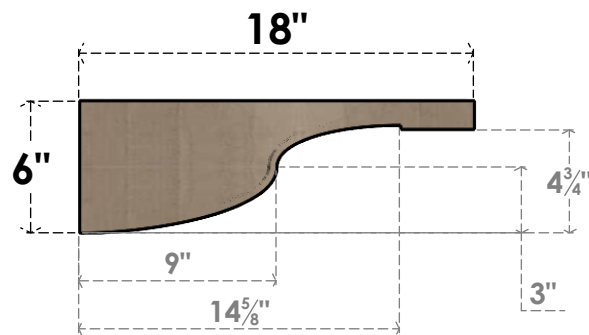

ITEM NUMBER: CORU03X18X06DELRCPR

3"W X 18"D X 6"H SERIES 3 THIN DEL MONTE ROUGH CEDAR TIMBERTHANE
FAUX WOOD CORBEL, PRIMED

SIDE PROFILE

FRONT PROFILE

ISOMETRIC

EKENA MILLWORK
2300 WEST MAIN ST.
CLARKSVILLE, TX 75426
TOLL FREE: 866-607-0453
WWW.EKENAMILLWORK.COM

NOTES

1. INSTALLATION TO BE COMPLETED IN ACCORDANCE WITH MANUFACTURER'S SPECIFICATIONS.
2. DRAWING MAY NOT BE TO SCALE
3. THIS DRAWING IS INTENDED FOR DESIGN AND PLANNING PURPOSES ONLY.
4. ALL INFORMATION CONTAINED HEREIN WAS CURRENT AT THE TIME OF DEVELOPMENT BUT MUST BE REVIEWED AND APPROVED BY THE PRODUCT MANUFACTURER TO BE CONSIDERED ACCURATE.
5. TIMBERTHANE ARCHITECTURAL PRODUCTS ARE MADE FROM HIGH DENSITY URETHANE AND COME FACTORY PRIMED