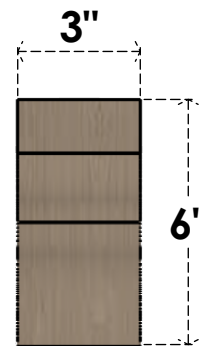

ITEM NUMBER: CORU03X18X06DELRCPR

3"W X 18"D X 6"H SERIES 3 THIN DEL MONTE ROUGH CEDAR TIMBERTHANE
FAUX WOOD CORBEL, PRIMED

SIDE PROFILE

FRONT PROFILE

ISOMETRIC

EKENA MILLWORK
2300 WEST MAIN ST.
CLARKSVILLE, TX 75426
TOLL FREE: 866-607-0453
WWW.EKENAMILLWORK.COM